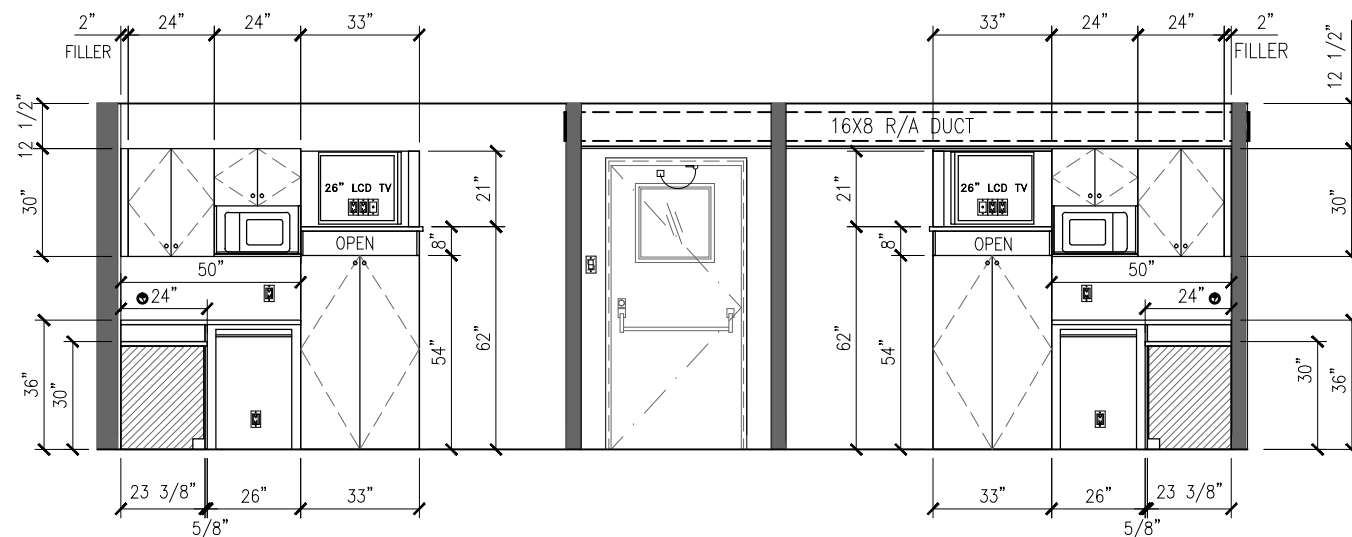

12' x 60' (skid) 4-BED "EXECUTIVE SLEEPER"

INTERIOR ELEVATION

Copyrighted Material: No Reproduction of any kind of this document and attachments hereto unless with the written consent from Alta-Fab Structures Ltd.
©2012 Alta-Fab Structures Ltd.

Drawing No. 12x60 Sleeper Drawn By: RC Date: AUG 14, 2012

ALTA-FAB

structures ltd.

the Ultimate in transportable buildings ...

504 - 13th Avenue; Nisku, Alberta T9E 7P6
telephone: (780)955-7733 fax: (780)955-7851
toll free: 1-800-252-7990